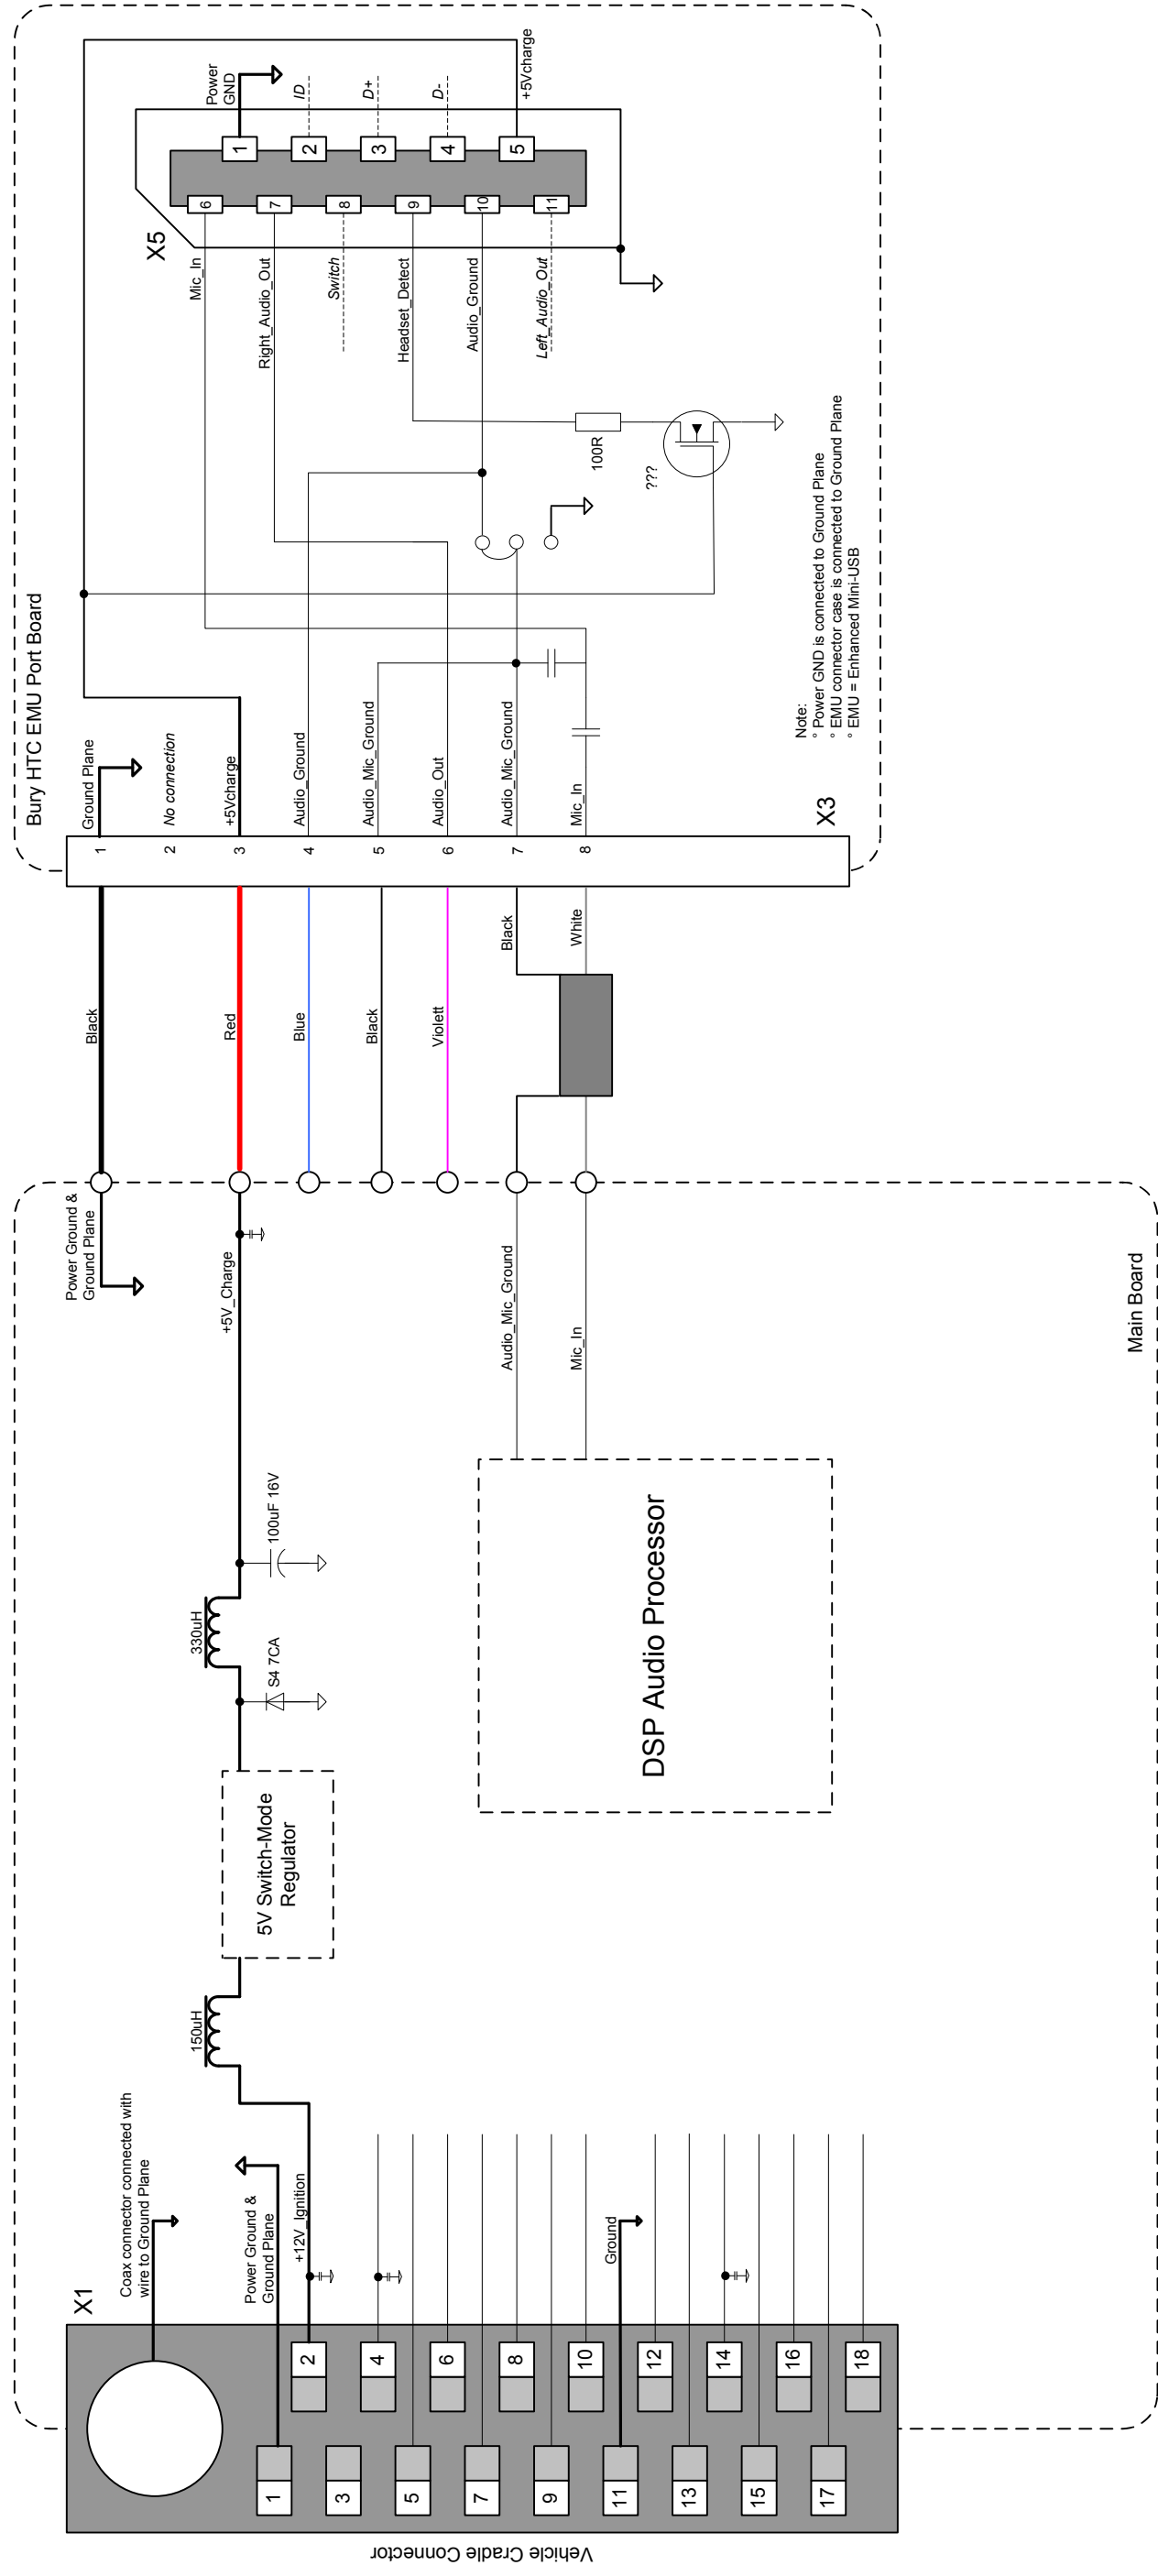

Bury Cradle HTC Tytn II

Phone Cradle:
 Bury UNI Take&Talk HTC
 Cradle for Vario III / TyTN II / P4550

Created		Author		Date	
Changed		Jochen		05.12.2008	